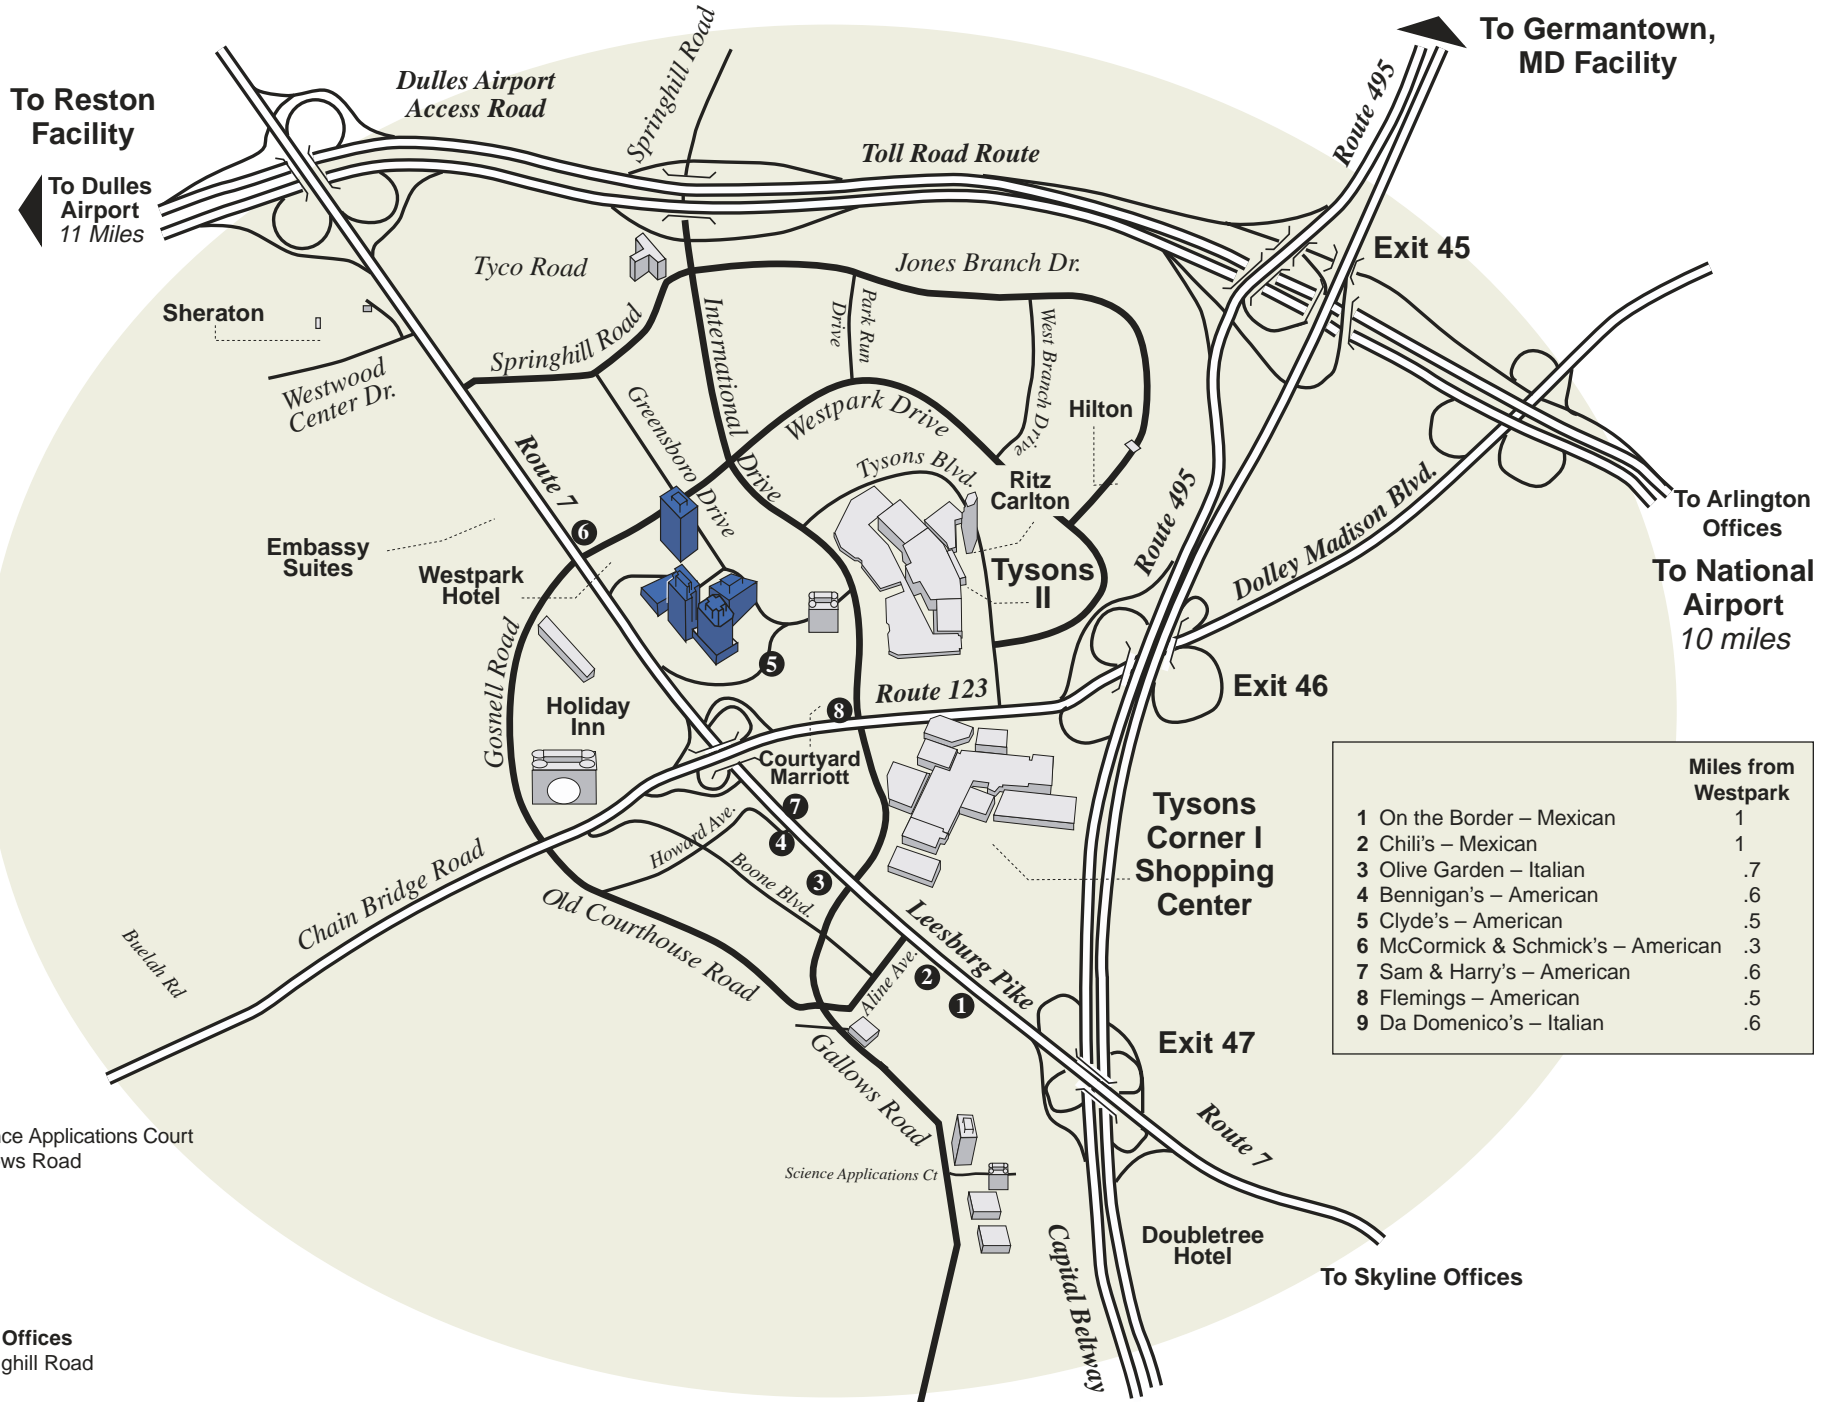

SAIC McLean Area Map

Vienna
7990 Science Applications Court
1953 Gallows Road

Springhill Offices
1410 Springhill Road